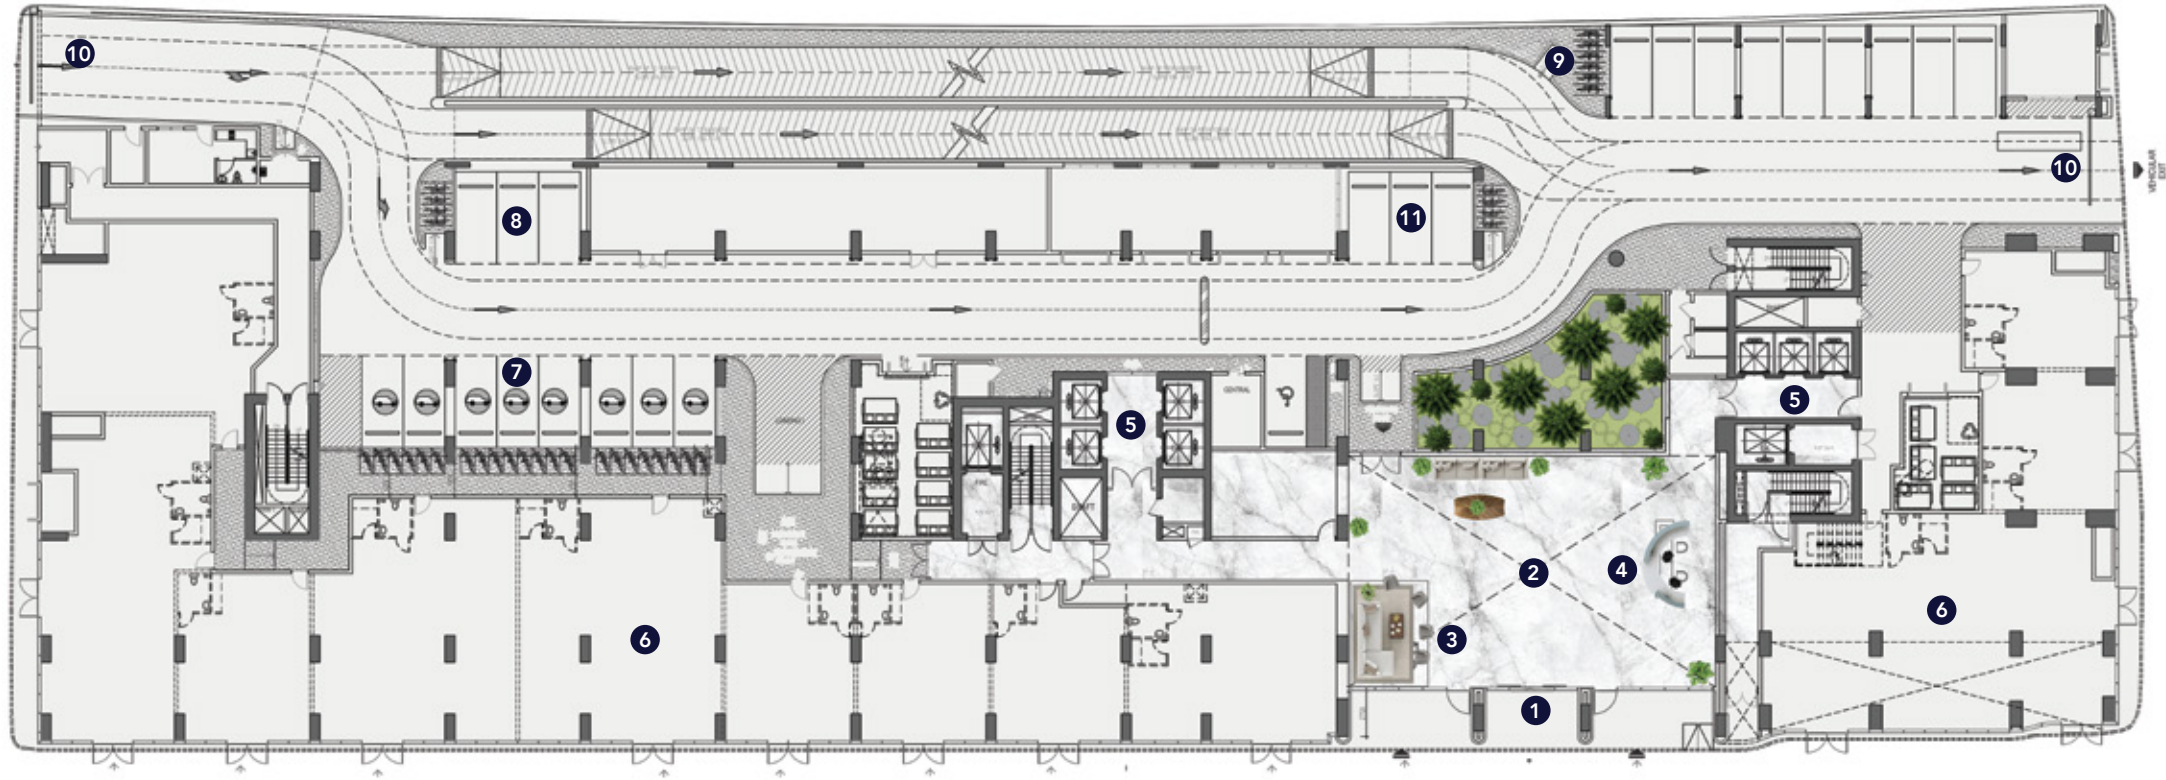

Ground Floor Amenities

1. Main Entrance	7. Retail Parking
2. Double Height Lobby	8. EV Charging Station
3. Lobby Lounge	9. Bicycle Parking
4. Lobby Reception	10. Parking Entrance & Exit
5. Lift Lobby	11. People Of Determination Parking
6. Showroom & Retail Units