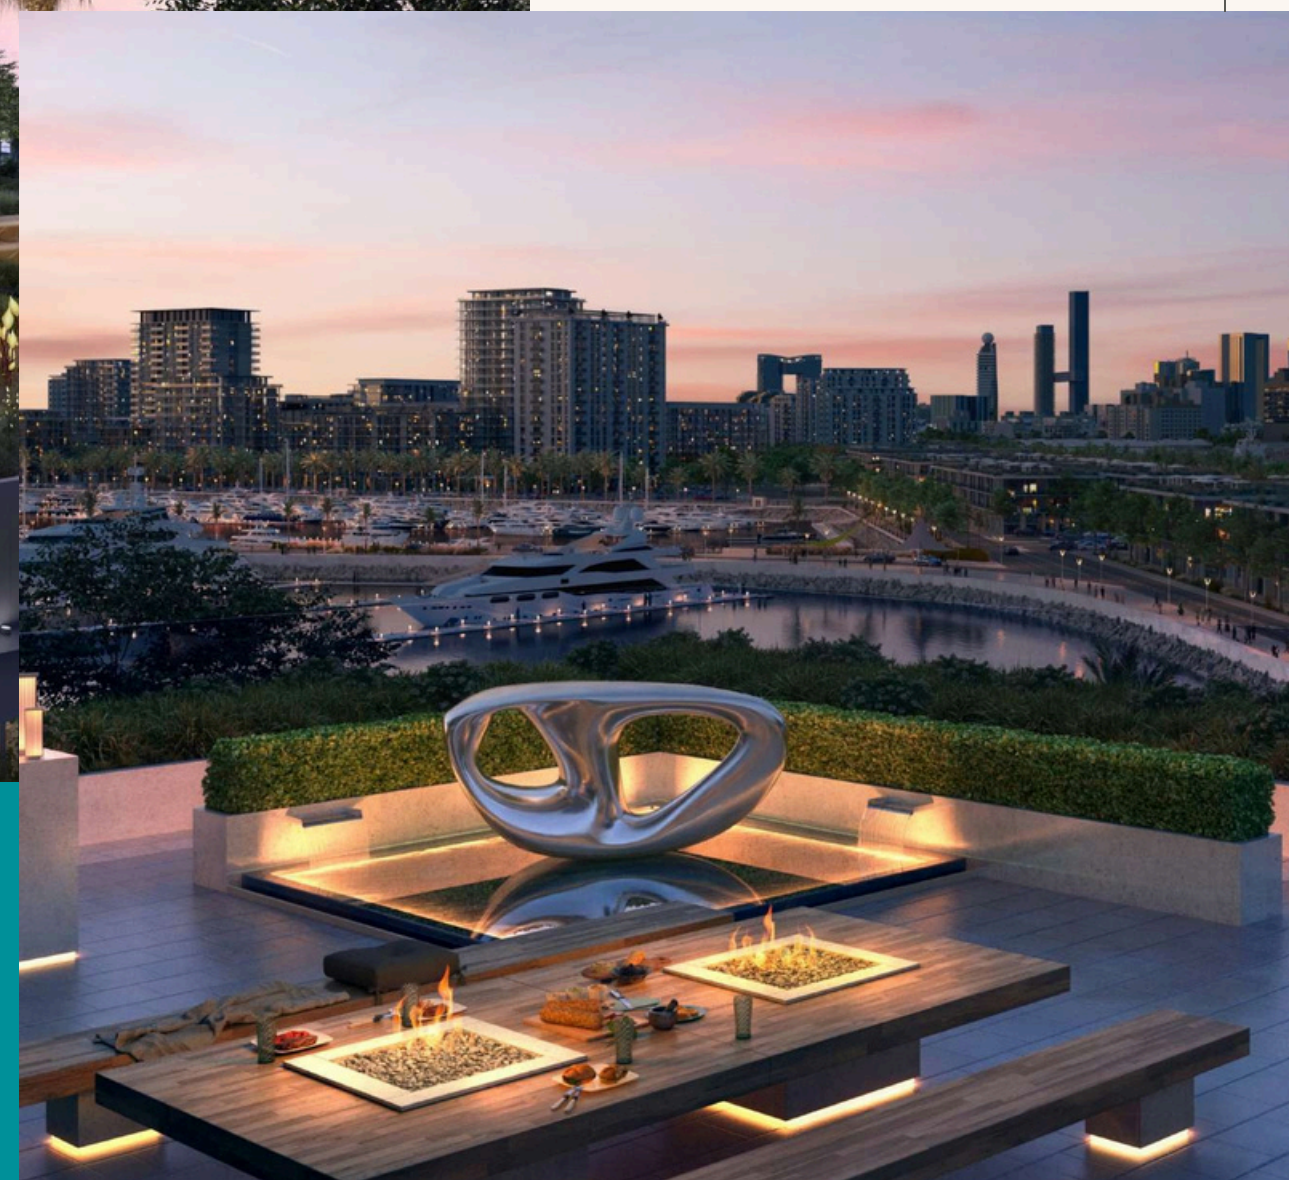

The spectacular views from the podium level offer residents an ideal backdrop for a range of activities. Whether it's a weekend barbecue with friends, a social occasion, or a formal soiree, there's something unforgettable to look forward to every day.