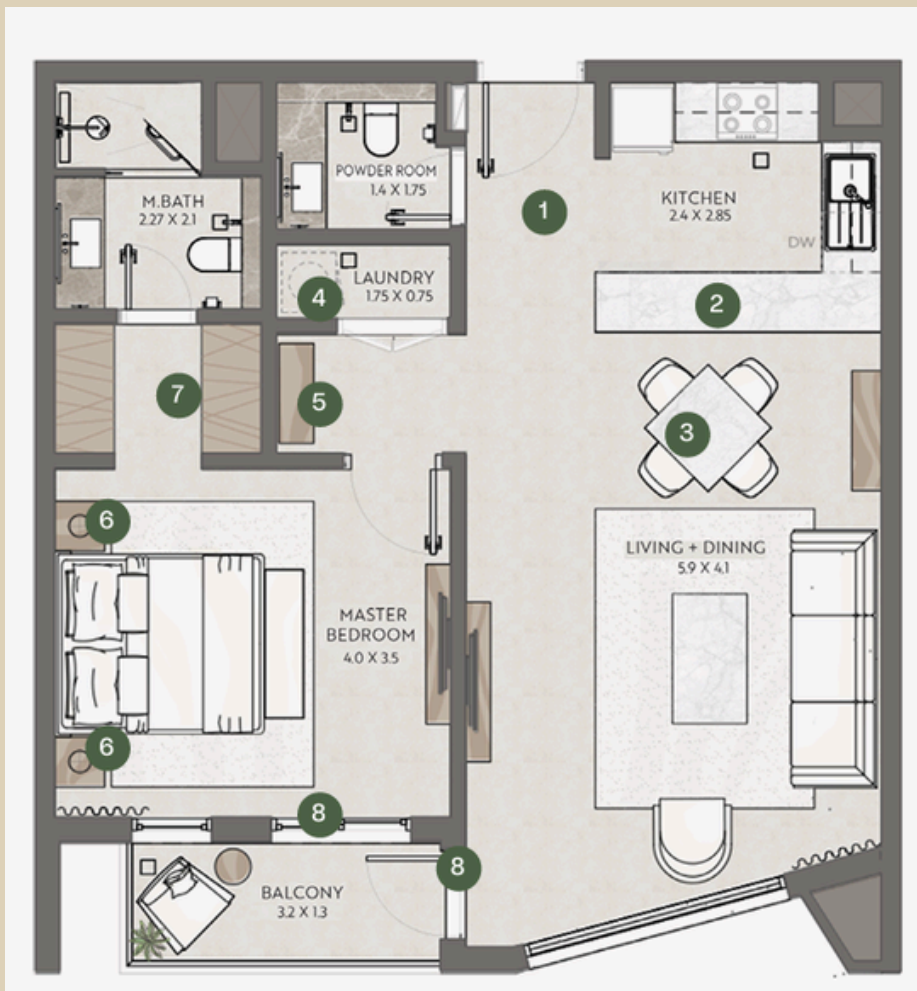

## TERRAZZO | JVC

- **Lage:** Jumeirah Village Circle (JVC), Dubai
- **Typ:** mid-rise residential apartment building
- **Amenities:** lifestyle-focused amenities such as an infinity pool, fully equipped gym, yoga and wellness areas, landscaped gardens, cinema room, children's play areas, and lounge spaces

## TERRAZZO | JVC

### GRUNDRISS

Fertigstellung: August 2026

**Unsere Verfügbare Einheit:** 1 Bedroom  
**Größe:** 722.80 ft<sup>2</sup>  
**Etage:** 4  
**Ausblick:** Pool and Park View

"Stands out for its nature-inspired design, resort-style amenities, and spacious modern layouts."